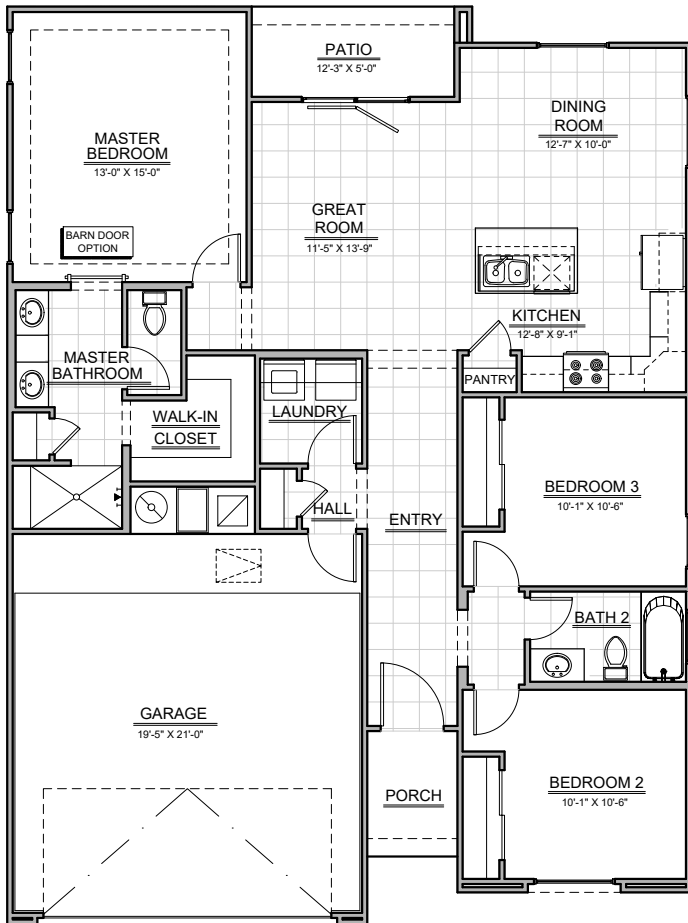

RED CLIFF HOMES

1347 PLAN

Elevation A

Elevation B

Elevation H